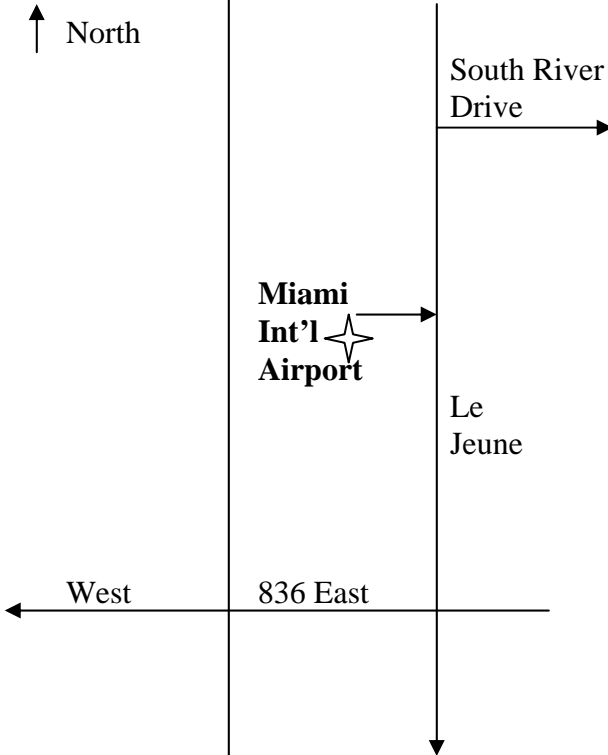

Direction from Miami International Airport
to Ocean Reef Club
tel: (305) 367 2611

↑ North

South River Drive → Upon exiting Miami Int'l Airport take the furthest to the right of the four exits leaving the Airport ("exits East and West") to Le Jeune Rd., Route 836 West.

Follow signs to 836 West to Florida's Turnpike south. Stay on the Turnpike until it ends in Florida City.

This will merge onto US 1 south. Follow US 1 for no more than 1 mile. Look for the green sign Card Sound Rd., Upper Key Largo via Toll Bridge. Turn left onto Card Sound Road. (DO NOT TAKE US 1 INTO KEY LARGO.)

Follow Card Sound for 18 miles until the 3-way stop sign and flashing light. Turn left onto our access road. Our main gate will be less than 2 miles.

Florida Turnpike